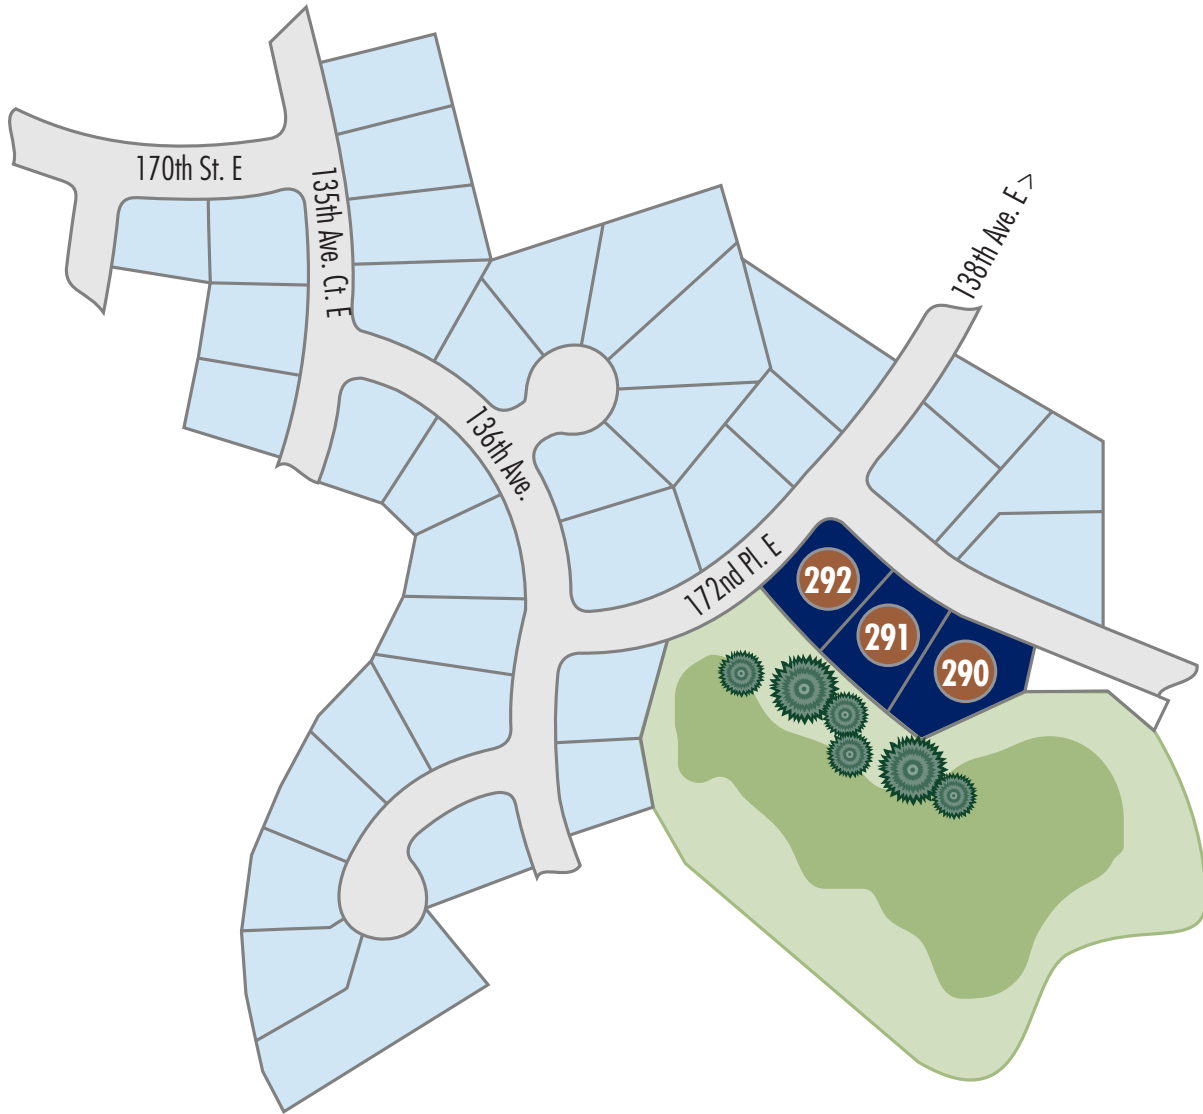

# SOUTHWOOD

*A Bill Riley Community in Sunrise*

## Community Plat Map

### Driving Directions

From Meridian turn left onto Sunrise Blvd. (176th St. E). Turn left on 168th St. E, then Right on 138th Ave. E to 172nd Place E. Look for our signs.

**GATEWAY**  
**GMAC**  
Real Estate