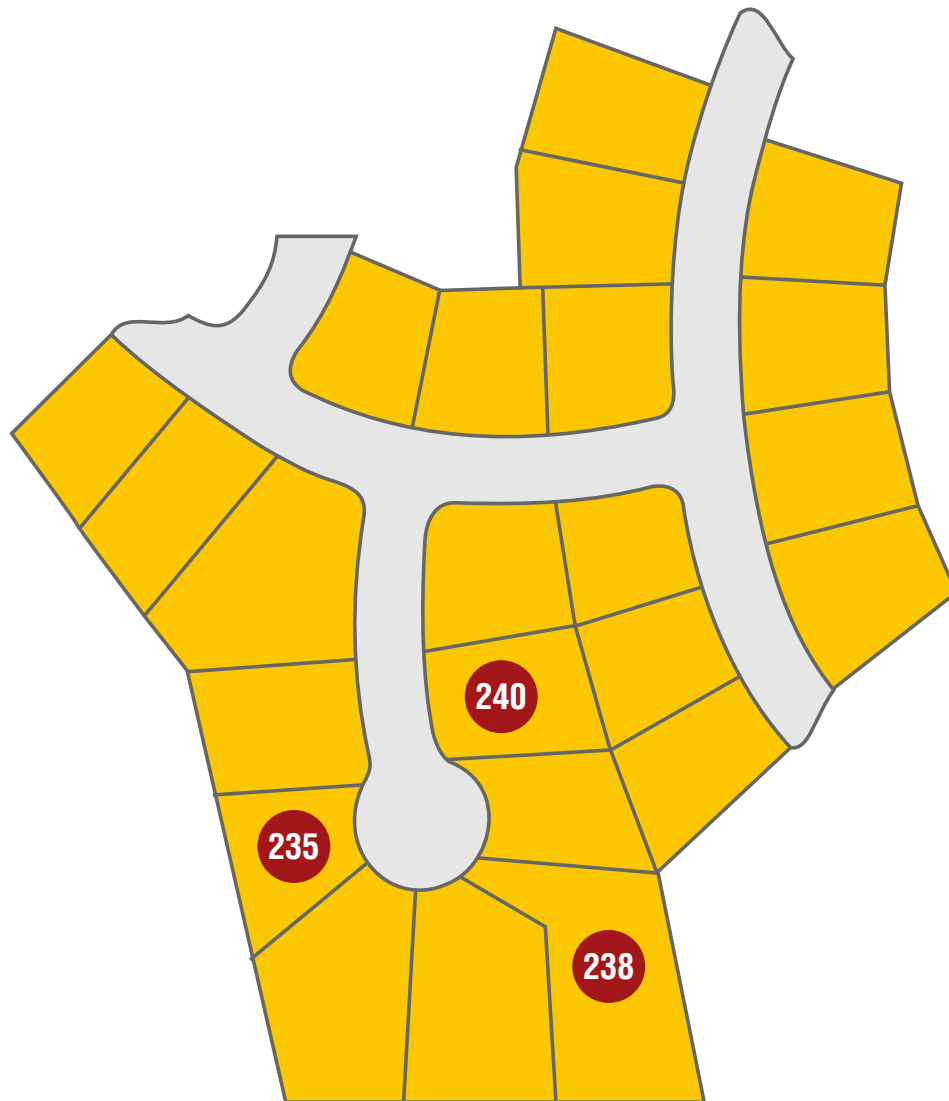

SOUTHWOOD

A BRC Family Community in Sunrise

COMMUNITY PLAT MAP

DRIVING DIRECTIONS:

From Highway Meridian St. E. in Puyallup turn left onto Sunrise Blvd. (176th St. E). Turn Right on 170th St. E. Turn. Right again on 135th Ave. Ct. E. Turn Right again on 174th St. E, then a quick left on 135th Lane E. Model home is on the right.

Visit website for turn by turn directions using Google Maps.

GATEWAY
REAL ESTATE

Builder reserves the right to make modifications and changes to prices, floorplans, interior/exterior design, materials and specifications at any time without prior notice and/or obligation.