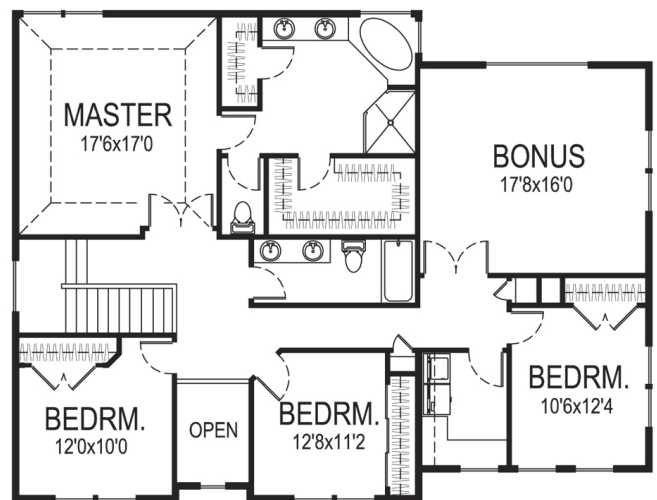

SOUTHWOOD

A BRC Family Community in Sunrise

UNIT FLOORPLAN FEATURES

PLAN 2999

GATEWAY
REAL · ESTATE

Builder reserves the right to make modifications and changes to prices, floorplans, interior/exterior design, materials and specifications at any time without prior notice and/or obligation.